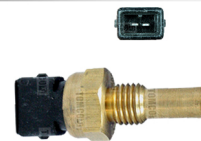

SENSOR DE REFRIGERANTE CHEVROLET SPECTRUM 4 CIL. 1.5 LTS. MOD. 85 / FORD ESCORT 4 CIL. 1.8 LTS. MOD. 91-96

12027