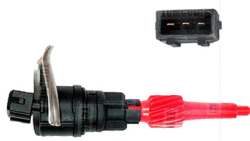

SENSOR DE VELOCIDAD (VSS) V.W. CABRIO 4 CIL. 2.0 LTS. MOD. 95-02 / JETTA A3, GOLF A3 TRANS. MANUAL 4 CIL. 1.8, 2.0 LTS. MOD. 93-99

31982