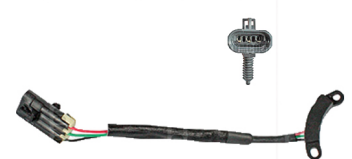

SENSOR DE CIGÜEÑAL CHEVROLET MALIBU 6 CIL. 3.1
LTS. MOD. 97-03 / SILHOUETTE 6 CIL. 3.4 LTS. MOD.
96-04

22301